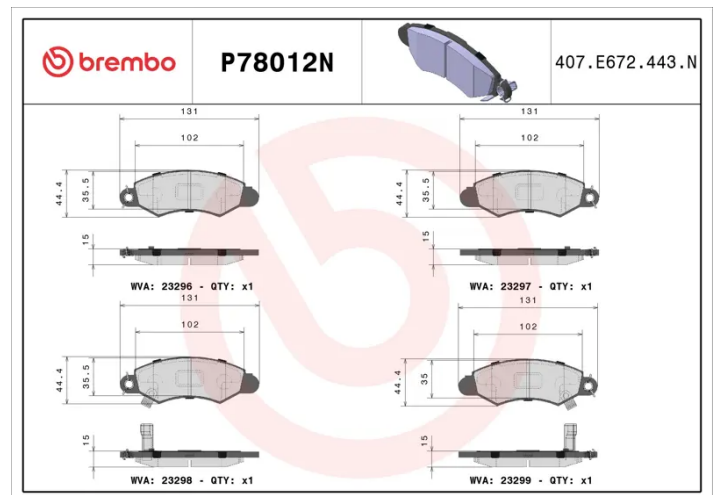

## Technical specifications

EAN code <b>8020584121306</b>	Axle <b>Front</b>	Thickness <b>15 mm</b>
Width <b>131 mm</b>	Height <b>45 mm</b>	Braking system <b>Bosch</b>
Wear indicator <b>Acoustic</b>	WVA number <b>23296,23297,23298,23299</b>	Accessories <b>With anti-squeal shim</b>