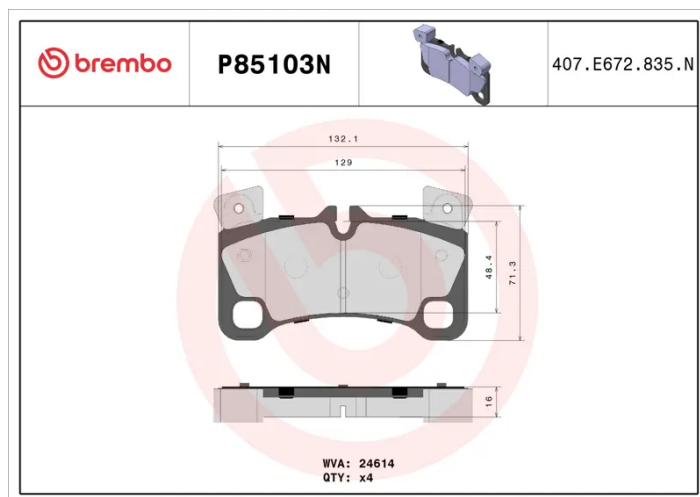

- ✓ OE-equivalent
- ✓ Brembo quality
- ✓ Safety
- ✓ Comfort
- ✓ Durability
- ✓ Dust reduction
- ✓ With accessories

Technical specifications

EAN code 8020584083550	Axle Rear	Thickness 16 mm
Width 132 mm	Height 77 mm	Braking system Brembo
Wear indicator Prepared for wear indicator	WVA number 24614	Accessories With anti-squeal shim With counterweights