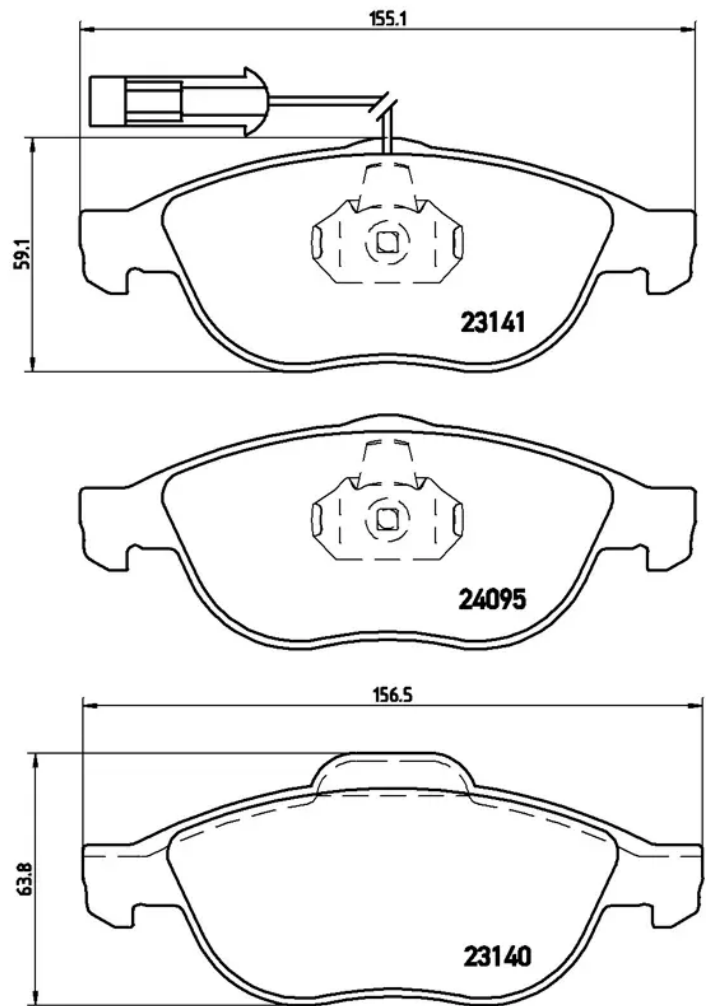

Technical specifications

EAN code
8020584060278

Axle
Front

Thickness
19 mm

Width
155 mm

Height
59 mm

Braking system
Teves

Wear indicator
Electric

WVA number
23140,23141,24095

Accessories
With anti-squeal shim

COMPATIBLE VEHICLES

COMPATIBLE OE PART NUMBERS

71769141	ALFA ROMEO
71770957	ALFA ROMEO
77362225	ALFA ROMEO
9948887	ALFA ROMEO
9951226	ALFA ROMEO
71769141	FIAT
77362225	FIAT
9951226	FIAT
71769141	LANCIA
77362225	LANCIA
9951226	LANCIA