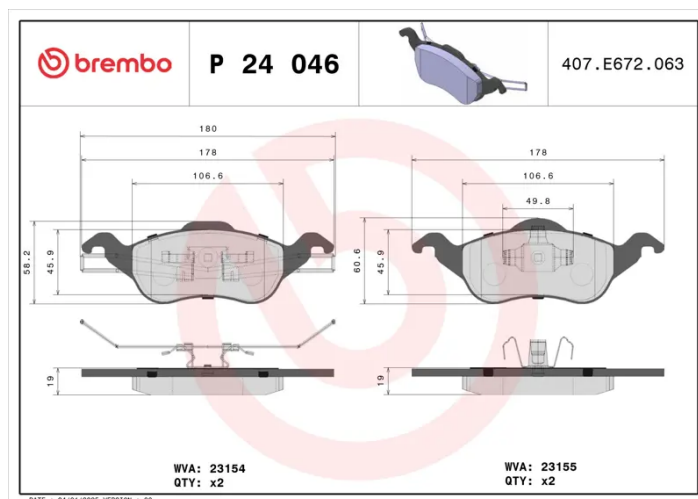

BRAKE PAD

P 24 046

The P 24 046 brake pad is synonymous with reliability

The Brembo brake pad guarantees ultimate safety when braking thanks to the use of more than 100 different compounds, designed according to the type of vehicle and use. Stopping distances reduced to a minimum, maximum driving comfort and silent operation are the most important features of Brembo materials. Brembo brake pads are supplied together with an extensive range of accessories and assembly kits for professional-standard installation.

- ✓ OE-equivalent
- ✓ Brembo quality
- ✓ ECE-R90 certificate
- ✓ Safety
- ✓ Performance
- ✓ Comfort
- ✓ With accessories

Technical specifications

EAN code 8020584052181	Axle Front	Thickness 19 mm
Width 178 mm	Height 58 mm	Braking system Teves
Wear indicator Without	WVA number 23154,23155	Accessories With accessories With anti-squeal shim With piston clip