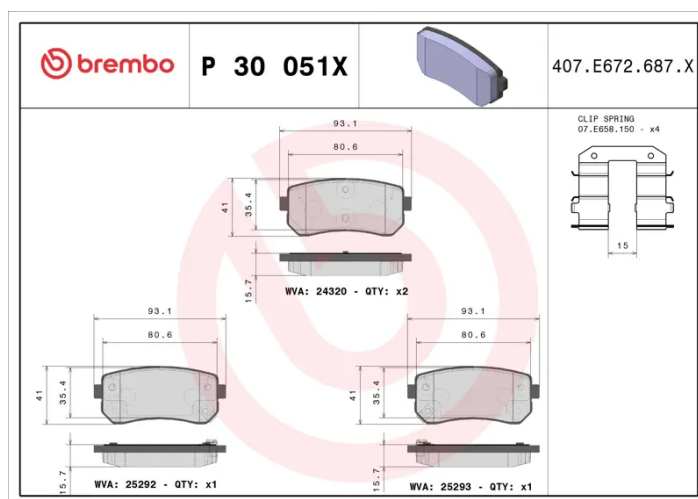

# BRAKE PAD XTRA P 30 051X

The P 30 051X Xtra brake pad is synonymous with reliability

Brembo Xtra brake pads, developed to enhance the advantages of the Xtra and Max discs, are made using the special BRM X L01 compound which consists of more than 30 different components. Compared with the compound used for original-equivalent pads, the new solution assures a higher friction coefficient, which translates to more precise and stable braking, at both high and low temperatures. All this makes for greater driving comfort and improved pedal modularity, without compromising the product's mileage output.

## Technical specifications

<p>EAN code <b>8020584121603</b></p>	<p>Axle <b>Rear</b></p>	<p>Thickness <b>16 mm</b></p>
<p>Width <b>93 mm</b></p>	<p>Height <b>41 mm</b></p>	<p>Braking system <b>Mando</b></p>
<p>Wear indicator <b>Acoustic</b></p>	<p>WVA number <b>24320,25292,25293</b></p>	<p>Accessories <b>With accessories With anti-squeal shim</b></p>