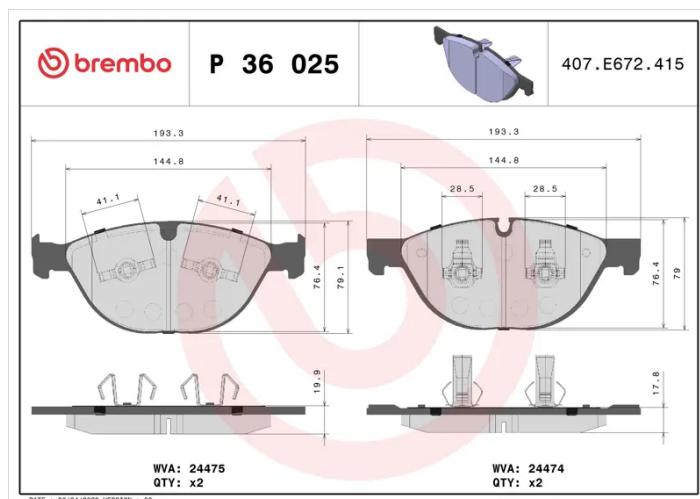

BRAKE PAD

P 36 025

The P 36 025 brake pad is synonymous with reliability

The Brembo brake pad guarantees ultimate safety when braking thanks to the use of more than 100 different compounds, designed according to the type of vehicle and use. Stopping distances reduced to a minimum, maximum driving comfort and silent operation are the most important features of Brembo materials. Brembo brake pads are supplied together with an extensive range of accessories and assembly kits for professional-standard installation.

- ✓ OE-equivalent
- ✓ Brembo quality
- ✓ ECE-R90 certificate
- ✓ Safety
- ✓ Performance
- ✓ Comfort
- ✓ With accessories

Technical specifications

EAN code 8020584103166	Axle Front	Thickness 18 mm
Width 193 mm	Height 79 mm	Braking system Teves
Wear indicator Prepared for wear indicator	WVA number 24474,24475	Accessories With accessories With anti-squeal shim With piston clip