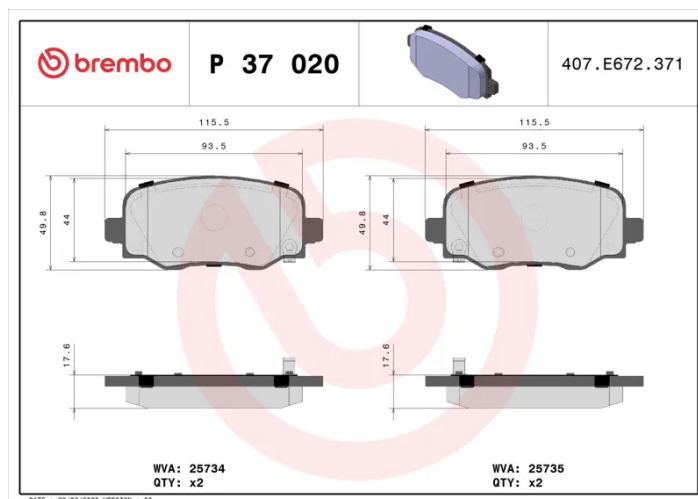

- ✓ OE-equivalent
- ✓ Brembo quality
- ✓ ECE-R90 certificate
- ✓ Safety
- ✓ Performance
- ✓ Comfort
- ✓ With accessories

Technical specifications

EAN code
8020584084670

Axle
Rear

Thickness
17 mm

Width
116 mm

Height
50 mm

Braking system
TRW

Wear indicator
Acoustic

WVA number
25734,25735

Accessories
**With accessories
With anti-squeal shim
With brake caliper bolts**

COMPATIBLE VEHICLES

COMPATIBLE OE PART NUMBERS

00K68225301AC	CHRYSLER
68225301AC	CHRYSLER
K68225301AC	CHRYSLER
00K68225301AA	JEEP
00K68225301AB	JEEP
00K68225327AA	JEEP
00K68225327AB	JEEP
00K68225327AC	JEEP
00K68273101AA	JEEP
2AMV4101AA	JEEP
2AMV4101AB	JEEP
68225301AA	JEEP
68225301AB	JEEP
68225327AA	JEEP
68225327AB	JEEP
68225327AC	JEEP
68225327AD	JEEP
68273101AA	JEEP
68273101AB	JEEP
68523693AA	JEEP
68523693AB	JEEP
68523694AA	JEEP
68523694AB	JEEP
K68225301AA	JEEP
K68225301AB	JEEP
K68225327AA	JEEP
K68225327AB	JEEP
K68225327AC	JEEP
K68273101AA	JEEP
2AMV4101AA	JEEP (GAC FCA)
68225301AD	JEEP (GAC FCA)
10449128	ROEWE (SAIC)