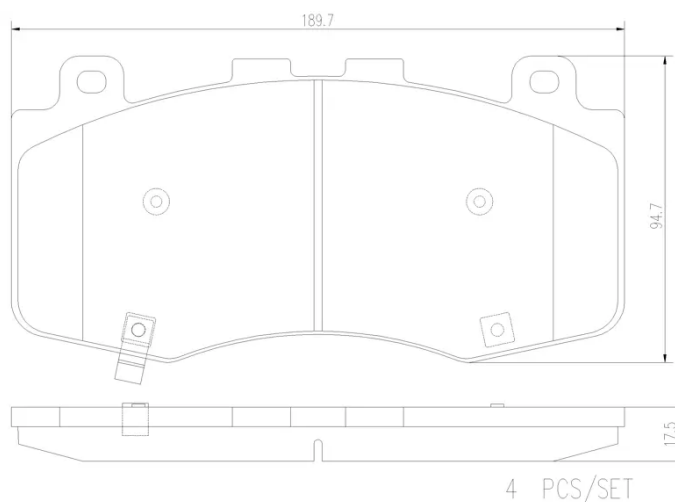

BRAKE PAD

P 37 028

The P 37 028 brake pad is synonymous with reliability

The Brembo brake pad guarantees ultimate safety when braking thanks to the use of more than 100 different compounds, designed according to the type of vehicle and use. Stopping distances reduced to a minimum, maximum driving comfort and silent operation are the most important features of Brembo materials. Brembo brake pads are supplied together with an extensive range of accessories and assembly kits for professional-standard installation.

- ✓ OE-equivalent
- ✓ Brembo quality
- ✓ ECE-R90 certificate
- ✓ Safety
- ✓ Performance
- ✓ Comfort

Technical specifications

EAN code	Axle	Thickness
8020584124222	Front	18 mm
Width	Height	Braking system
190 mm	95 mm	Brembo
Wear indicator	Accessories	
Acoustic	With anti-squeal shim	