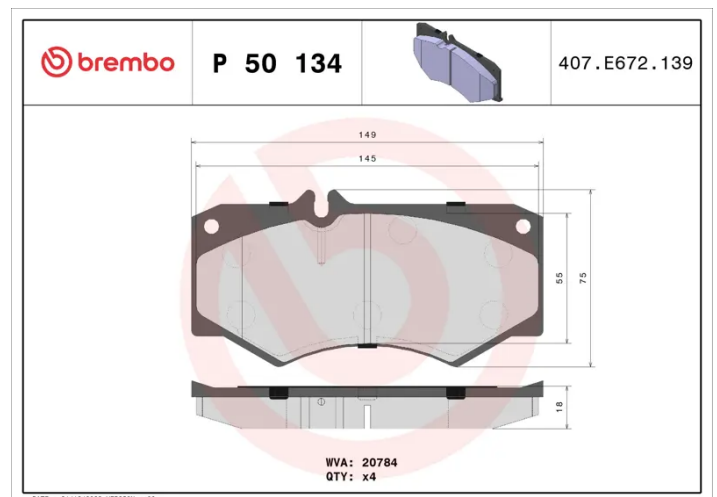

BRAKE PAD

P 50 134

The P 50 134 brake pad is synonymous with reliability

The Brembo brake pad guarantees ultimate safety when braking thanks to the use of more than 100 different compounds, designed according to the type of vehicle and use. Stopping distances reduced to a minimum, maximum driving comfort and silent operation are the most important features of Brembo materials. Brembo brake pads are supplied together with an extensive range of accessories and assembly kits for professional-standard installation.

- ✓ OE-equivalent
- ✓ Brembo quality
- ✓ ECE-R90 certificate
- ✓ Safety
- ✓ Performance
- ✓ Comfort

Technical specifications

EAN code 8020584084786	Axle Front	Thickness 18 mm
Width 149 mm	Height 75 mm	Braking system Perrot
Wear indicator Prepared for wear indicator	WVA number 21056	Accessories With anti-squeal shim