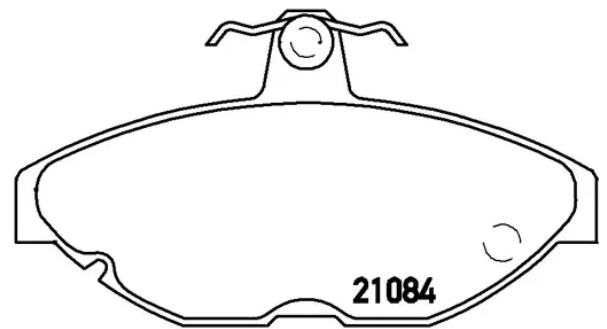

Technical specifications

EAN code
8020584054413

Axle
Front

Thickness
18 mm

Width
118 mm

Height
64 mm

Braking system
Lucas

Wear indicator
Electric

WVA number
21084,21085

Accessories
**With accessories
With anti-squeal
shim
With brake caliper
bolts**

COMPATIBLE OE PART NUMBERS

BHM7237	AUSTIN
GBP656	AUSTIN
GBP90288	AUSTIN
GBP90294	AUSTIN
GBP90295	AUSTIN
RTGBP6560	RELIANCE
GBP276	ROVER
GBP90296	ROVER
GBP90296AF	ROVER
GBP90317	ROVER
GBP90317AF	ROVER