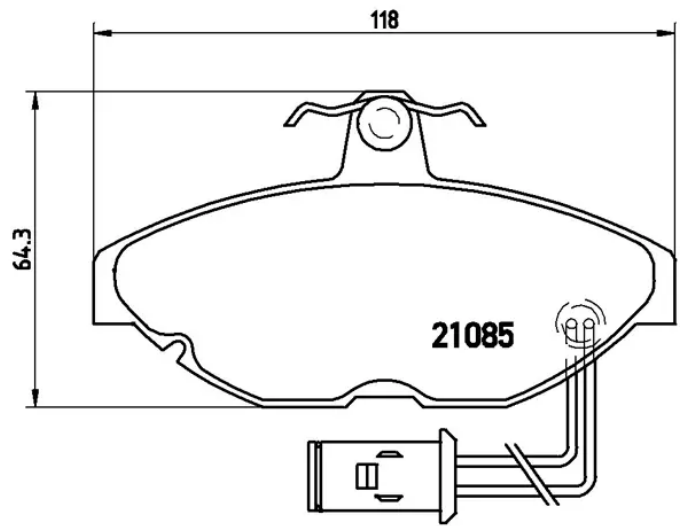

Technical specifications

EAN code
8020584054413

Axle
Front

Thickness
18 mm

Width
118 mm

Height
64 mm

Braking system
Lucas

Wear indicator
Electric

WVA number
21084,21085

Accessories
**With accessories
With anti-squeal
shim
With brake caliper
bolts**

COMPATIBLE OE PART NUMBERS

BHM7237	AUSTIN
GBP656	AUSTIN
GBP90288	AUSTIN
GBP90294	AUSTIN
GBP90295	AUSTIN
RTGBP6560	RELIANCE
GBP276	ROVER
GBP90296	ROVER
GBP90296AF	ROVER
GBP90317	ROVER
GBP90317AF	ROVER