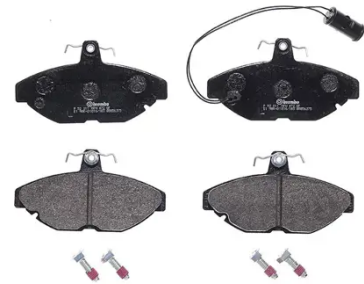

# BRAKE PAD

## P 52 011

**The P 52 011 brake pad is synonymous with reliability**

The Brembo brake pad guarantees ultimate safety when braking thanks to the use of more than 100 different compounds, designed according to the type of vehicle and use. Stopping distances reduced to a minimum, maximum driving comfort and silent operation are the most important features of Brembo materials. Brembo brake pads are supplied together with an extensive range of accessories and assembly kits for professional-standard installation.

## Technical specifications

EAN code  
**8020584054413**

Axle  
**Front**

Thickness  
**18 mm**

Width  
**118 mm**

Height  
**64 mm**

Braking system  
**Lucas**

Wear indicator  
**Electric**