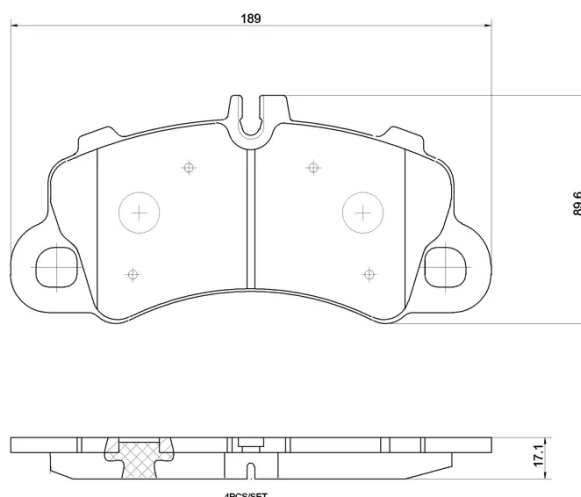

BRAKE PAD XTRA

P 65 043X

The P 65 043X Xtra brake pad is synonymous with reliability

Brembo Xtra brake pads, developed to enhance the advantages of the Xtra and Max discs, are made using the special BRM X L01 compound which consists of more than 30 different components. Compared with the compound used for original-equivalent pads, the new solution assures a higher friction coefficient, which translates to more precise and stable braking, at both high and low temperatures. All this makes for greater driving comfort and improved pedal modularity, without compromising the product's mileage output.

- ✓ Brembo quality
- ✓ ECE-R90 certificate
- ✓ Safety
- ✓ Performance
- ✓ Sports driving

Technical specifications

EAN code	Axle	Thickness
8020584134702	Front	17 mm
Width	Height	
189 mm	90 mm	
Wear indicator	WVA number	Accessories
Prepared for wear indicator	22469	With anti-squeal shim