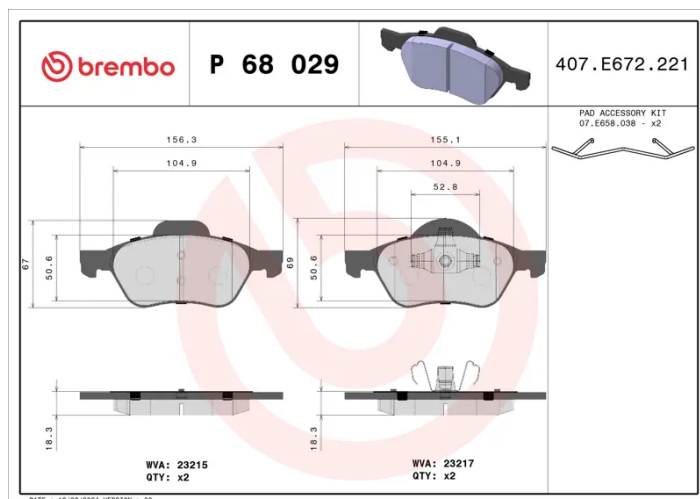

BRAKE PAD

P 68 029

The P 68 029 brake pad is synonymous with reliability

The Brembo brake pad guarantees ultimate safety when braking thanks to the use of more than 100 different compounds, designed according to the type of vehicle and use. Stopping distances reduced to a minimum, maximum driving comfort and silent operation are the most important features of Brembo materials. Brembo brake pads are supplied together with an extensive range of accessories and assembly kits for professional-standard installation.

- ✓ OE-equivalent
- ✓ Brembo quality
- ✓ ECE-R90 certificate
- ✓ Safety
- ✓ Performance
- ✓ Comfort
- ✓ With accessories

Technical specifications

EAN code 8020584056929	Axle Front	Thickness 18 mm
Width 155 mm	Height 66 mm	Braking system Teves
Wear indicator Without	WVA number 23215,23217	Accessories With accessories With anti-squeal shim With piston clip