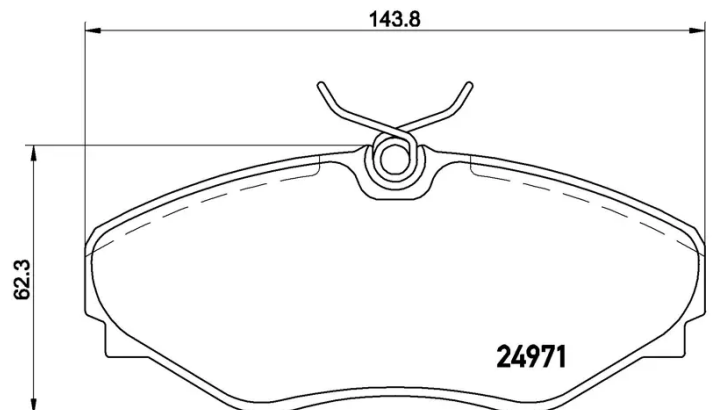

BRAKE PAD

P 68 055

The P 68 055 brake pad is synonymous with reliability

The Brembo brake pad guarantees ultimate safety when braking thanks to the use of more than 100 different compounds, designed according to the type of vehicle and use. Stopping distances reduced to a minimum, maximum driving comfort and silent operation are the most important features of Brembo materials. Brembo brake pads are supplied together with an extensive range of accessories and assembly kits for professional-standard installation.

- ✓ OE-equivalent
- ✓ Brembo quality
- ✓ ECE-R90 certificate
- ✓ Safety
- ✓ Performance
- ✓ Comfort
- ✓ With accessories

Technical specifications

EAN code 8020584103708	Axle Front	Thickness 18 mm
Width 144 mm	Height 62 mm	Braking system Lucas
Wear indicator Without	WVA number 24971	Accessories With accessories With anti-squeal shim With brake caliper bolts