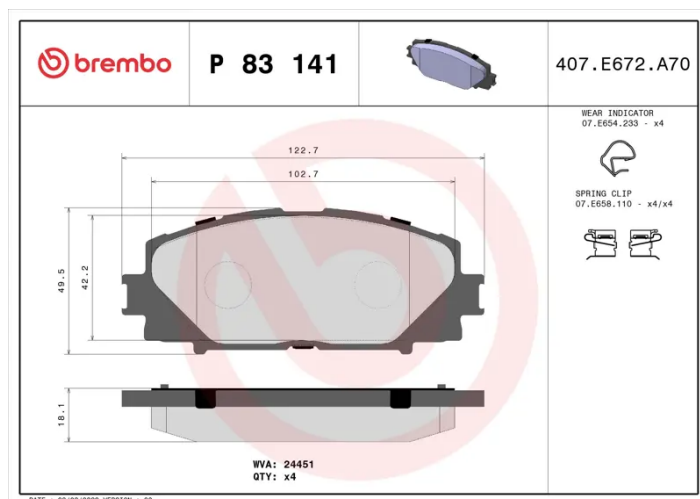

BRAKE PAD

P 83 141

The P 83 141 brake pad is synonymous with reliability

The Brembo brake pad guarantees ultimate safety when braking thanks to the use of more than 100 different compounds, designed according to the type of vehicle and use. Stopping distances reduced to a minimum, maximum driving comfort and silent operation are the most important features of Brembo materials. Brembo brake pads are supplied together with an extensive range of accessories and assembly kits for professional-standard installation.

- ✓ OE-equivalent
- ✓ Brembo quality
- ✓ ECE-R90 certificate
- ✓ Safety
- ✓ Performance
- ✓ Comfort
- ✓ With accessories

Technical specifications

EAN code 8020584103876	Axle Front	Thickness 17 mm
Width 123 mm	Height 50 mm	Braking system Akebono
Wear indicator Acoustic	WVA number 24451	Accessories With accessories With anti-squeal shim With piston clip