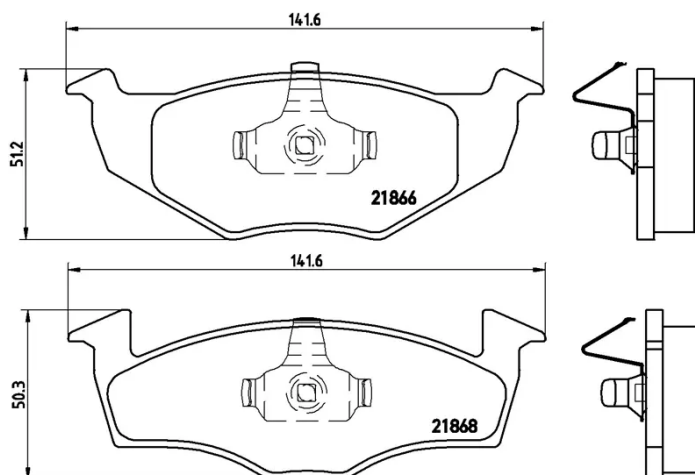

BRAKE PAD

P 85 025

The P 85 025 brake pad is synonymous with reliability

The Brembo brake pad guarantees ultimate safety when braking thanks to the use of more than 100 different compounds, designed according to the type of vehicle and use. Stopping distances reduced to a minimum, maximum driving comfort and silent operation are the most important features of Brembo materials. Brembo brake pads are supplied together with an extensive range of accessories and assembly kits for professional-standard installation.

- ✓ OE-equivalent
- ✓ Brembo quality
- ✓ ECE-R90 certificate
- ✓ Safety
- ✓ Performance
- ✓ Comfort
- ✓ With accessories

Technical specifications

EAN code 8020584058282	Axle Front	Thickness 17 mm
Width 142 mm	Height 50 mm	Braking system VW II
Wear indicator Without	WVA number 21866,21868	Accessories With accessories With anti-squeal shim With piston clip