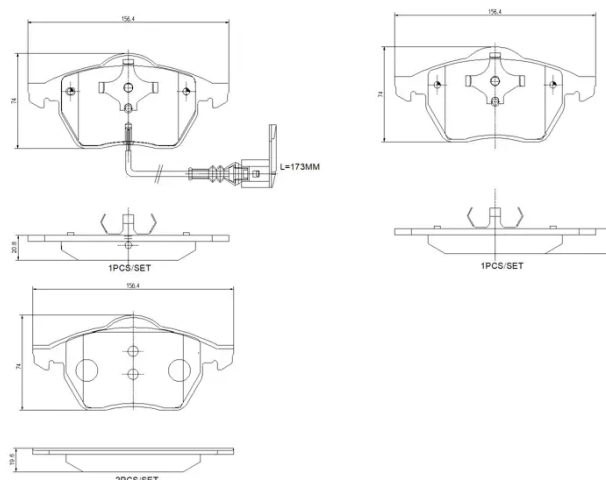

- ✓ Brembo quality
- ✓ ECE-R90 certificate
- ✓ Safety
- ✓ Performance
- ✓ Sports driving
- ✓ With accessories

Technical specifications

EAN code 8020584134597	Axle Front	Thickness 21 mm
Width 157 mm	Height 74 mm	Braking system Teves
Wear indicator Electric	WVA number 20676,21911,23392	Accessories With accessories With anti-squeal shim With piston clip