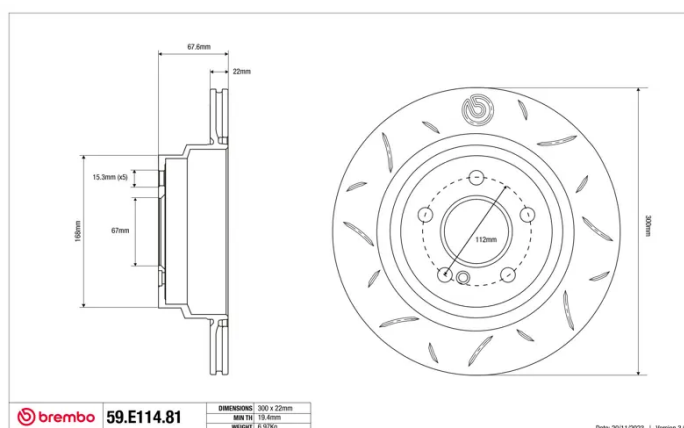

SPORT | TY3 BRAKE DISC

59.E114.81

The 59.E114.81 brake disc is synonymous with reliability

Type-3 slotting used to distinguish the Brembo SPORT | TY3 brake disc is widely used in professional motorsports. It therefore offers superior initial response with excellent release characteristics, improving braking performance while giving the vehicle an aggressive appearance. The Brembo logo on the braking surface adds an exclusive and unique touch to the vehicle. The SPORT | TY3 brake discs are plug-and-play since they replace OE discs directly.

- ✓ OE-equivalent
- ✓ Brembo quality
- ✓ ECE-R90 certificate
- ✓ Safety
- ✓ Performance
- ✓ Comfort
- ✓ Sports driving
- ✓ Sparty look

Technical specifications

Diameter	Thickness (TH)	Height (A)
300 mm	22 mm	68 mm
Number of holes (C)	Brake disc type	Centering
5	Solid	67 mm
Min. thickness	Tightening torque	Axle
19,4 mm	130 Nm	Rear
Units per box	EAN code	
1	8020584605547	

brembo 59.E114.81

DIMENSIONI	300 x 22mm
MIN TH	19.4mm
WEIGHT	6.37kg

Date: 2011/2023 | Version: 3.00