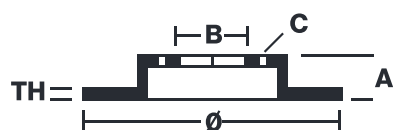

SPORT | TY3 BRAKE DISC

59.E114.81

The 59.E114.81 brake disc is synonymous with reliability

Type-3 slotting used to distinguish the Brembo SPORT | TY3 brake disc is widely used in professional motorsports. It therefore offers superior initial response with excellent release characteristics, improving braking performance while giving the vehicle an aggressive appearance. The Brembo logo on the braking surface adds an exclusive and unique touch to the vehicle. The SPORT | TY3 brake discs are plug-and-play since they replace OE discs directly.

- ✓ OE-equivalent
- ✓ Brembo quality
- ✓ ECE-R90 certificate
- ✓ Safety
- ✓ Performance
- ✓ Comfort
- ✓ Sports driving
- ✓ Sparty look

Technical specifications

Diameter	Thickness (TH)	Height (A)
300 mm	22 mm	68 mm
Number of holes (C)	Brake disc type	Centering
5	Solid	67 mm
Min. thickness	Tightening torque	Axle
19,4 mm	130 Nm	Rear
Units per box	EAN code	
1	8020584605547	

brembo 59.E114.81

DIMENSIONI	300 x 22mm
MIN TH	19.4mm
WEIGHT	6.37kg

Date: 2011/2023 | Version: 3.00