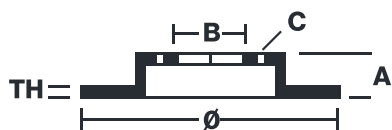

SPORT | TY3 BRAKE DISC

59.E115.20

The 59.E115.20 brake disc is synonymous with reliability

Type-3 slotting used to distinguish the Brembo SPORT | TY3 brake disc is widely used in professional motorsports. It therefore offers superior initial response with excellent release characteristics, improving braking performance while giving the vehicle an aggressive appearance. The Brembo logo on the braking surface adds an exclusive and unique touch to the vehicle. The SPORT | TY3 brake discs are plug-and-play since they replace OE discs directly.

- ✓ OE-equivalent
- ✓ Brembo quality
- ✓ ECE-R90 certificate
- ✓ Safety
- ✓ Performance
- ✓ Comfort
- ✓ Sports driving
- ✓ Sparty look

Technical specifications

Diameter	Thickness (TH)	Height (A)
360 mm	36 mm	65 mm
Number of holes (C)	Brake disc type	Centering
5	Solid	67 mm
Min. thickness	Axle	
34 mm	Front	
Units per box	EAN code	
1	8020584605936	