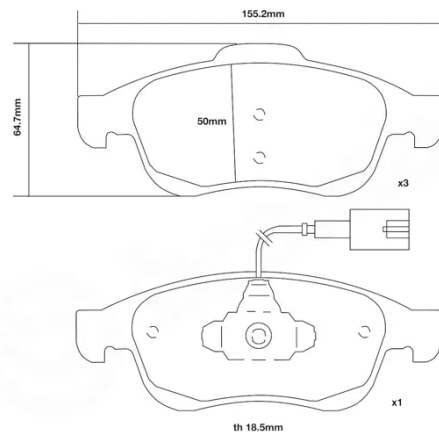

Technical specifications

Width	Thickness	Height
155 mm	19 mm	58 mm

WVA number	Axle
24538,25180	Front

EAN code
8020584602614