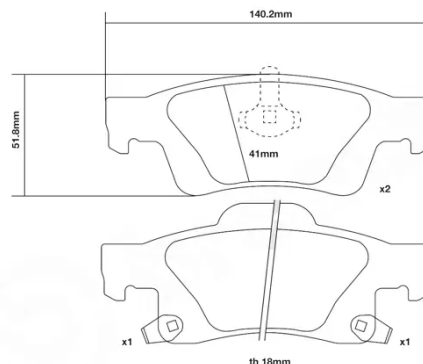

Technical specifications

Width	Thickness	Height
140 mm	18 mm	52 mm

Wear indicator	WVA number	Axle
Acoustic	25196,25197,25198	Rear

EAN code
8020584604113