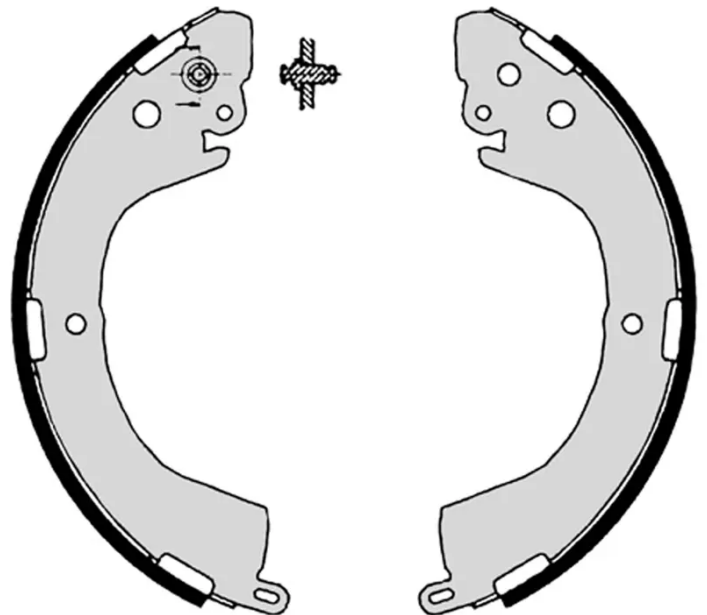

SHOE

S 54 516

The S 54 516 brake shoe is synonymous with reliability

Brembo brake shoes of original equipment quality guarantee the safe and reliable performance of your drum braking system. All Brembo brake shoes are accompanied by a ECE-R90 homologation certificate.

- ✓ OE-equivalent
- ✓ Brembo quality
- ✓ ECE-R90 certificate
- ✓ Safety
- ✓ Durability

Technical specifications

EAN code
8432509642313

Rear

Diameter
254 mm

Width
52 mm

Braking system
Akebono

COMPATIBLE OE PART NUMBERS