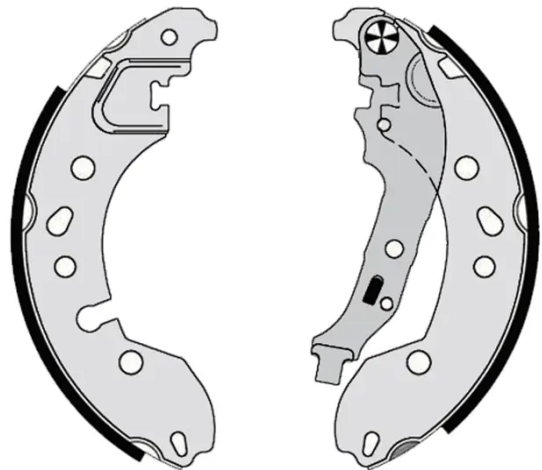

## S 68 548

The S 68 548 brake shoe is synonymous with reliability

Brembo brake shoes of original equipment quality guarantee the safe and reliable performance of your drum braking system. All Brembo brake shoes are accompanied by a ECE-R90 homologation certificate.

### Technical specifications

EAN code  
8432509657959

Rear

Diameter  
203 mm

Width  
38 mm

Braking system  
Teves

Parking brake lever  
With handbrake lever

COMPATIBLE VEHICLES