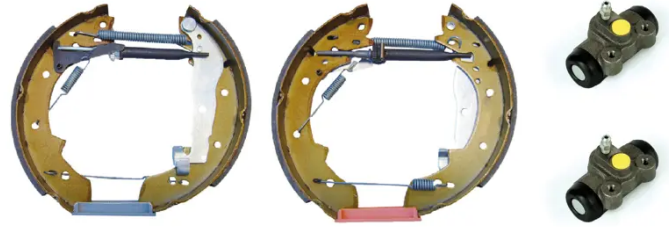

SHOE KIT K 61 019

The K 61 019 shoe kit is synonymous with reliability

The Brembo Kit & Fit is the ideal solution for the maintenance of drum brakes: everything you need for quick and efficient servicing is supplied in a single pre-assembled package, all with guaranteed Brembo quality. The kit contains all the components necessary for drum brake maintenance: shoes, brake wheel cylinders, springs, lubricant, and fixing kit.

- ✓ OE-equivalent
- ✓ Brembo quality
- ✓ ECE-R90 certificate
- ✓ Safety
- ✓ Durability
- ✓ Quick assembly
- ✓ With accessories
- ✓ Pre-Assembled Kit

Technical specifications

EAN code	Axle	Diameter
8020584076071	Rear	229 mm
Width	Master cylinder diameter	Type of assembly
42 mm	21 mm	Pre-assembled
Braking system	Brake proportioning valve	
Lucas		