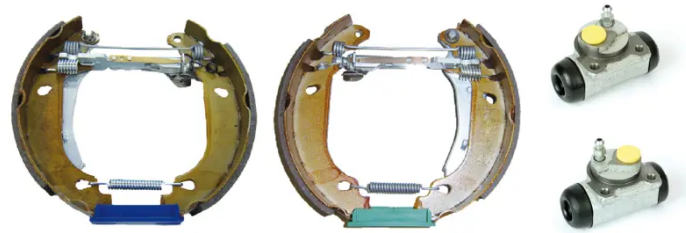

SHOE KIT K 68 050

The K 68 050 shoe kit is synonymous with reliability

The Brembo Kit & Fit is the ideal solution for the maintenance of drum brakes: everything you need for quick and efficient servicing is supplied in a single pre-assembled package, all with guaranteed Brembo quality. The kit contains all the components necessary for drum brake maintenance: shoes, brake wheel cylinders, springs, lubricant, and fixing kit.

- ✓ OE-equivalent
- ✓ Brembo quality
- ✓ ECE-R90 certificate
- ✓ Safety
- ✓ Durability
- ✓ Quick assembly
- ✓ With accessories
- ✓ Pre-Assembled Kit

Technical specifications

EAN code	Axle	Diameter
8020584076835	Rear	180 mm
Width	Master cylinder diameter	Type of assembly
42 mm	21 mm	Pre-assembled
Braking system	Brake proportioning valve	
Bendix		