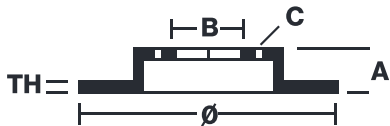

BRAKE DISC MAX

08.5005.75

The 08.5005.75 Max brake disc is synonymous with reliability

The Brembo Max brake disc features grooves on the braking surface. The special shape of the grooves generates greater fading resistance and constant renewal of friction material, quickly restoring optimum braking conditions. The UV paint completes the sporty look.

- ✓ Brembo quality
- ✓ ECE-R90 certificate
- ✓ Performance
- ✓ Sports driving
- ✓ Sporty look
- ✓ Anti-corrosion

Technical specifications

EAN code	Axle	Diameter Ø
8020584015261	Rear	226 mm
Thickness (TH)	Height (A)	Number of holes (C)
10 mm	71 mm	4
Brake disc type	Centering (B)	Min. thickness
Solid	40 mm	8 mm