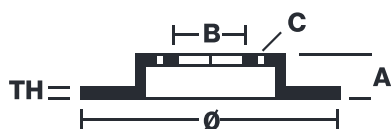

## 08.8682.1X

The 08.8682.1X Xtra brake disc is synonymous with reliability

The Brembo Xtra brake disc features holes on the braking surface. The holes are designed to improve the cooling of the braking system, to generate greater fading resistance and grip in the initial stages of braking. The sports look is also enhanced by the presence of the UV paint.

### Technical specifications

EAN code  
**8020584215265**

Axle  
**Rear**

Diameter  $\varnothing$   
**290 mm**

Thickness (TH)  
**12 mm**

Height (A)  
**35 mm**

Number of holes (C)  
**5**

Brake disc type  
**Solid**