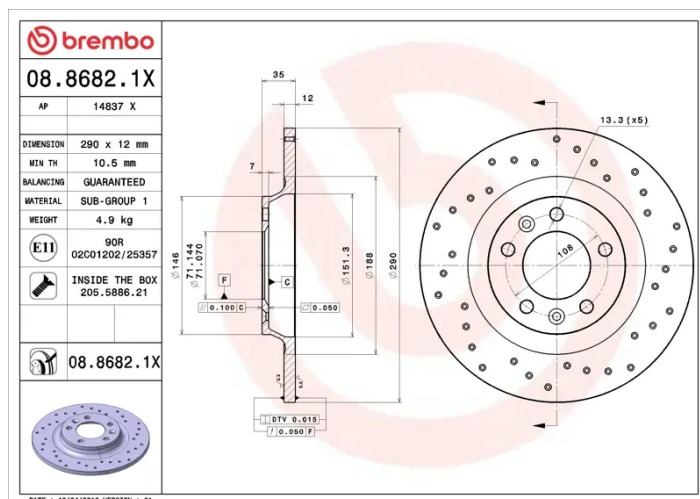

### Technical specifications

EAN code  
**8020584215265**

Axle  
**Rear**

Diameter  $\varnothing$   
**290 mm**

Thickness (TH)  
**12 mm**

Height (A)  
**35 mm**

Number of holes (C)  
**5**

Brake disc type  
**Solid**

Centering (B)  
**71 mm**

Min. thickness  
**10,5 mm**

Tightening torque  
**90 Nm**

COMPATIBLE VEHICLES