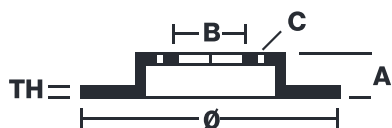

BRAKE DISC

08.A238.47

The **08.A238.47** brake disc is synonymous with reliability

The Brembo brake disc is fully interchangeable with an Original Equipment brake disc. The control of the entire production cycle allows Brembo to offer brake discs with outstanding performance levels, reliability, durability and comfort in all conditions of use. All Brembo brake discs are accompanied by the ECE-R90 homologation.

- ✓ OE-equivalent
- ✓ Brembo quality
- ✓ ECE-R90 certificate
- ✓ Safety
- ✓ Bearing kit

Technical specifications

EAN code
8020584016732

Axle
Rear

Diameter Ø
274 mm

Thickness (TH)
11 mm

Height (A)
82 mm

Number of holes (C)
4