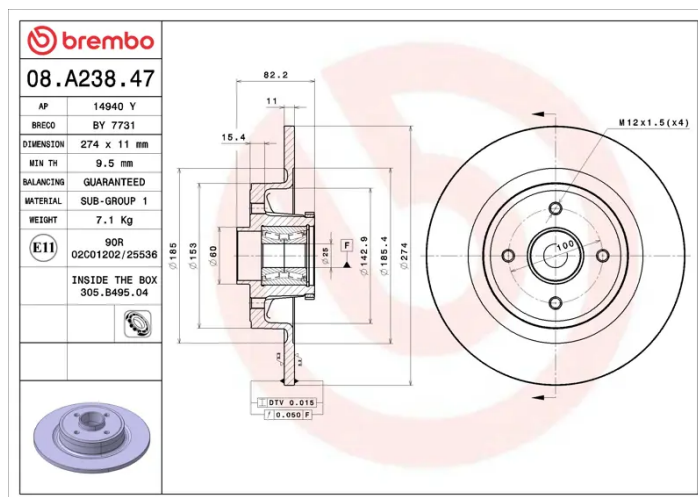

- ✓ OE-equivalent
- ✓ Brembo quality
- ✓ ECE-R90 certificate
- ✓ Safety
- ✓ Bearing kit

Technical specifications

EAN code
8020584016732

Axle
Rear

Diameter Ø
274 mm

Thickness (TH)
11 mm

Height (A)
82 mm

Number of holes (C)
4

Brake disc type
Solid

Centering (B)
52 mm

Min. thickness
9,5 mm

COMPATIBLE VEHICLES

COMPATIBLE OE PART NUMBERS

7701206327 RENAULT

7701206328 RENAULT

8660001815 RENAULT