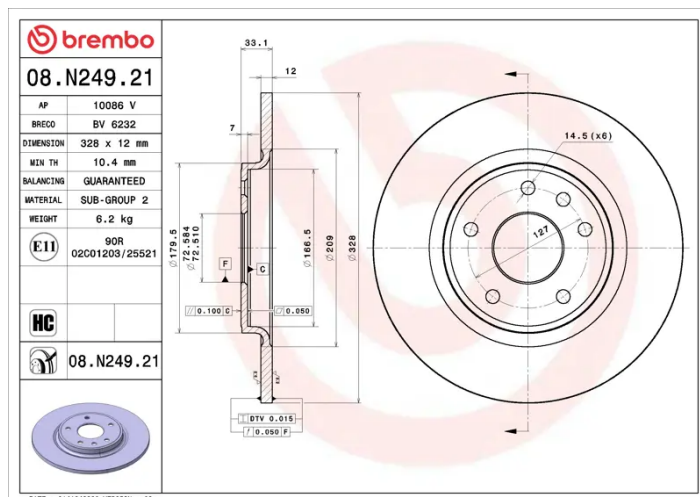

- ✓ OE-equivalent
- ✓ Brembo quality
- ✓ ECE-R90 certificate
- ✓ Safety
- ✓ High carbon
- ✓ Anti-corrosion

Technical specifications

EAN code
8020584315255

Axle
Rear

Diameter \varnothing
328 mm

Thickness (TH)
12 mm

Height (A)
33 mm

Number of holes (C)
6

Brake disc type
Solid

Centering (B)
72,5 mm

Min. thickness
10,4 mm

COMPATIBLE VEHICLES

COMPATIBLE OE PART NUMBERS

04779713AA CHRYSLER