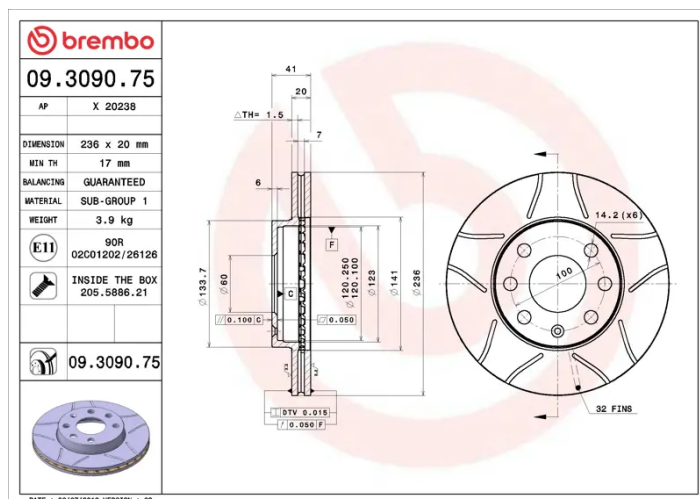

- ✓ Brembo quality
- ✓ ECE-R90 certificate
- ✓ Performance
- ✓ Sports driving
- ✓ Sporty look
- ✓ Anti-corrosion
- ✓ Fastening screws

Technical specifications

EAN code
8020584011249

Axle
Front

Diameter Ø
236 mm

Thickness (TH)
20 mm

Height (A)
41 mm

Number of holes (C)
4

Brake disc type
Ventilated

Centering (B)
60 mm

Min. thickness
17 mm

Tightening torque
120 Nm

COMPATIBLE VEHICLES