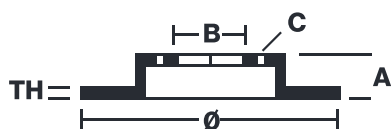

BRAKE DISC MAX

09.3090.75

The 09.3090.75 Max brake disc is synonymous with reliability

The Brembo Max brake disc features grooves on the braking surface. The special shape of the grooves generates greater fading resistance and constant renewal of friction material, quickly restoring optimum braking conditions. The UV paint completes the sporty look.

- ✓ Brembo quality
- ✓ ECE-R90 certificate
- ✓ Performance
- ✓ Sports driving
- ✓ Sporty look
- ✓ Anti-corrosion
- ✓ Fastening screws

Technical specifications

EAN code
8020584011249

Axle
Front

Diameter Ø
236 mm