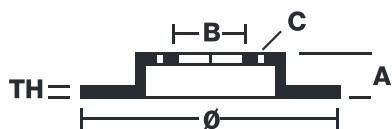

Technical specifications

EAN code
8020584584316

Axle
Front

Diameter Ø
257 mm

Thickness (TH)
22 mm

Height (A)
41 mm

Number of holes (C)
4

Brake disc type
Ventilated

Centering (B)
59 mm

Min. thickness
20,2 mm

Tightening torque
98 Nm