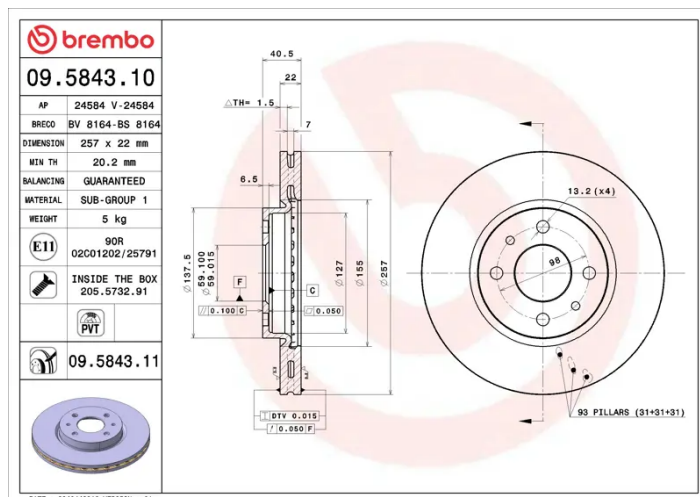

### Technical specifications

EAN code  
**8020584584316**

Axle  
**Front**

Diameter Ø  
**257 mm**

Thickness (TH)  
**22 mm**

Height (A)  
**41 mm**

Number of holes (C)  
**4**

Brake disc type  
**Ventilated**

Centering (B)  
**59 mm**

Min. thickness  
**20,2 mm**

Tightening torque  
**98 Nm**

COMPATIBLE VEHICLES