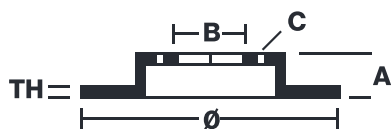

BRAKE DISC

09.5870.10

The **09.5870.10** brake disc is synonymous with reliability

The Brembo brake disc is fully interchangeable with an Original Equipment brake disc. The control of the entire production cycle allows Brembo to offer brake discs with outstanding performance levels, reliability, durability and comfort in all conditions of use. All Brembo brake discs are accompanied by the ECE-R90 homologation.

- ✓ OE-equivalent
- ✓ Brembo quality
- ✓ ECE-R90 certificate
- ✓ Safety
- ✓ PVT ventilation
- ✓ Fastening screws

Technical specifications

EAN code	Axle	Diameter Ø
8020584320020	Front	257 mm
Thickness (TH)	Height (A)	Number of holes (C)
20 mm	41 mm	4
Brake disc type	Centering (B)	Min. thickness
Ventilated	59 mm	18,2 mm
Tightening torque		
86 Nm		