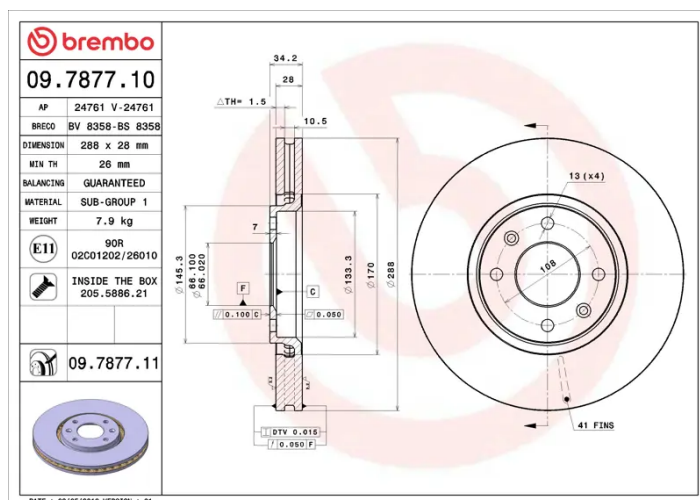

### Technical specifications

EAN code  
**8020584787717**

Axle  
**Front**

Diameter Ø  
**288** mm

Thickness (TH)  
**28** mm

Height (A)  
**34** mm

Number of holes (C)  
**4**

Brake disc type  
**Ventilated**

Centering (B)  
**66** mm

Min. thickness  
**26** mm

Tightening torque  
**90** Nm

COMPATIBLE VEHICLES