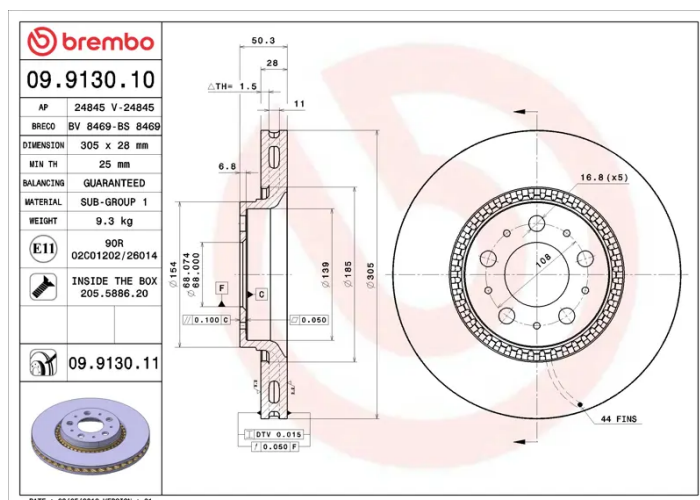

### Technical specifications

EAN code  
**8020584913017**

Axle  
**Front**

Diameter  $\varnothing$   
**305 mm**

Thickness (TH)  
**28 mm**

Height (A)  
**50 mm**

Number of holes (C)  
**5**

Brake disc type  
**Ventilated**

Centering (B)  
**68 mm**

Min. thickness  
**25 mm**

Tightening torque  
**140 Nm**

COMPATIBLE VEHICLES