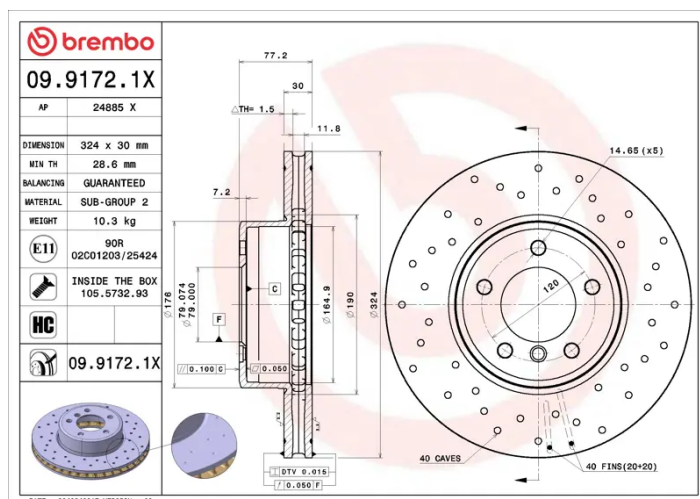

- ✓ Brembo quality
- ✓ ECE-R90 certificate
- ✓ Performance
- ✓ Sports driving
- ✓ Sporty look
- ✓ High carbon
- ✓ Anti-corrosion
- ✓ Fastening screws

Technical specifications

EAN code
8020584225769

Axle
Front

Diameter Ø
324 mm

Thickness (TH)
30 mm

Height (A)
77 mm

Number of holes (C)
5

Brake disc type
Ventilated

Centering (B)
79 mm

Min. thickness
28,6 mm

Tightening torque
120 Nm