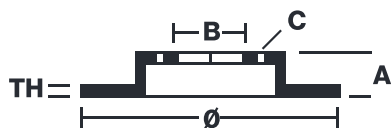

BRAKE DISC XTRA

09.9172.1X

The 09.9172.1X Xtra brake disc is synonymous with reliability

The Brembo Xtra brake disc features holes on the braking surface. The holes are designed to improve the cooling of the braking system, to generate greater fading resistance and grip in the initial stages of braking. The sports look is also enhanced by the presence of the UV paint.

- ✓ Brembo quality
- ✓ ECE-R90 certificate
- ✓ Performance
- ✓ Sports driving
- ✓ Sporty look
- ✓ High carbon
- ✓ Anti-corrosion
- ✓ Fastening screws

Technical specifications

EAN code
8020584225769

Axle
Front

Diameter Ø
324 mm

Thickness (TH)
30 mm

Height (A)
77 mm

Number of holes (C)
5

Brake disc type
Ventilated

Centering (B)
79 mm

Min. thickness
28,6 mm

Tightening torque
120 Nm