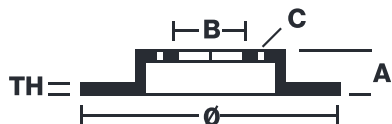

## 09.9750.2S

Sport brake disc 09.9750.2S belongs to Brembo Cool Line

The Sport brake disc features TY3 grooves and the Brembo logo on the braking surface. These features provide an improved pedal feeling, more braking grip and greater fading resistance for better performance.

### Technical specifications

EAN code	Axle	Diameter Ø
-	Front	284 mm
Thickness (TH)	Height (A)	Number of holes (C)
22 mm	73 mm	5
Brake disc type	Centering (B)	Min. thickness
Ventilated	79 mm	20,4 mm

09.9750.2S	
DIMENSION	284 x 22 mm
MIN TH	20.4 mm
BALANCING	GUARANTEED
MATERIAL	SUB-GROUP 2
WEIGHT	6.4 kg
E11	90R 02C01203/77183
INSIDE THE BOX	105.5732.93
HC	
	09.9750.2S
DATE : 04/11/2024 VERSION : 00	