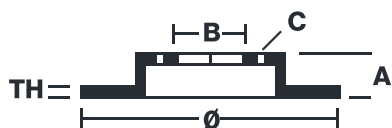

## 09.B461.1X

The 09.B461.1X Xtra brake disc is synonymous with reliability

The Brembo Xtra brake disc features holes on the braking surface. The holes are designed to improve the cooling of the braking system, to generate greater fading resistance and grip in the initial stages of braking. The sports look is also enhanced by the presence of the UV paint.

### Technical specifications

EAN code  
**8020584322888**

Axle  
**Front**

Diameter Ø  
**319 mm**

Thickness (TH)  
**28 mm**

Height (A)  
**67,2 mm**

Number of holes (C)  
**5**

Brake disc type  
**Ventilated**