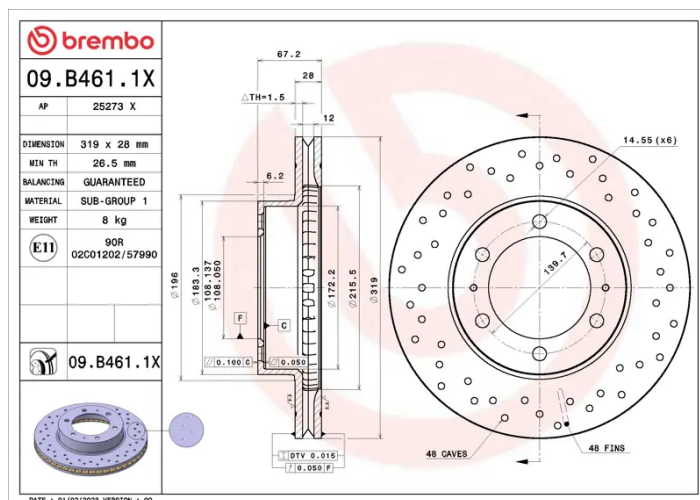

### Technical specifications

EAN code  
**8020584322888**

Axle  
**Front**

Diameter Ø  
**319 mm**

Thickness (TH)  
**28 mm**

Height (A)  
**67,2 mm**

Number of holes (C)  
**5**

Brake disc type  
**Ventilated**

Centering (B)  
**108,1 mm**

Min. thickness  
**26,5 mm**

COMPATIBLE VEHICLES