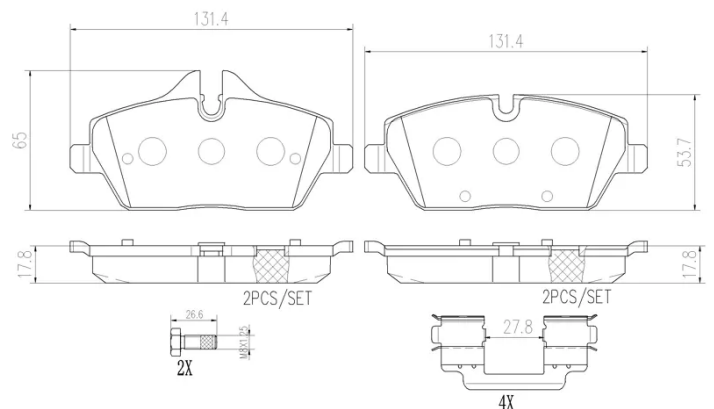

## Technical specifications

EAN code <b>8020584087596</b>	Axle <b>Front</b>	Thickness <b>18 mm</b>
Width <b>131 mm</b>	Height <b>54 mm</b>	Braking system <b>Lucas</b>
Wear indicator <b>Prepared for wear indicator</b>	WVA number <b>23915,23916</b>	Accessories <b>With accessories</b> <b>With anti-squeal shim</b> <b>With brake caliper bolts</b>