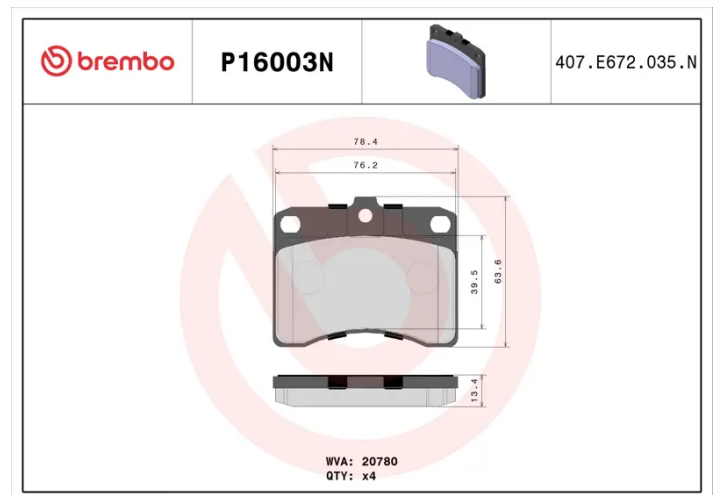

- ✓ OE-equivalent
- ✓ Brembo quality
- ✓ Safety
- ✓ Comfort
- ✓ Durability
- ✓ Dust reduction
- ✓ With accessories

Technical specifications

EAN code 8020584085295	Axle Front	Thickness 13 mm
Width 78 mm	Height 63 mm	Braking system Sumitomo
Wear indicator Without	WVA number 20780	Accessories With anti-squeal shim