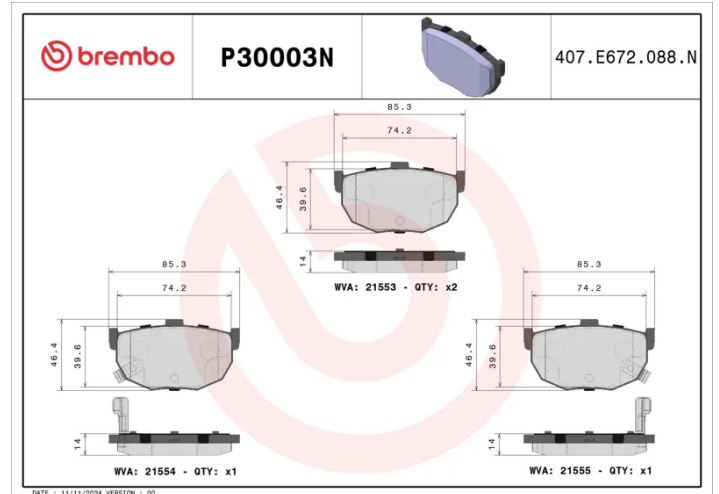

- ✓ OE-equivalent
- ✓ Brembo quality
- ✓ Safety
- ✓ Comfort
- ✓ Durability
- ✓ Dust reduction
- ✓ With accessories

Technical specifications

EAN code 8020584097878	Axle Rear	Thickness 14 mm
Width 85 mm	Height 46 mm	Braking system Sumitomo
Wear indicator Acoustic	WVA number 21553,21554,21555	Accessories With anti-squeal shim