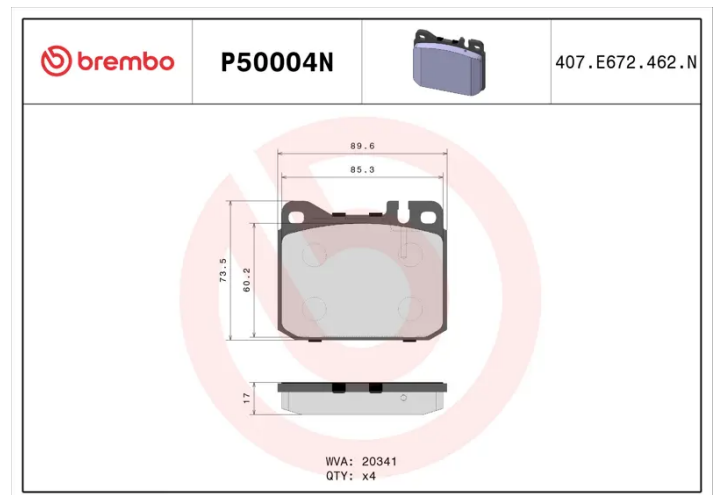

- ✓ OE-equivalent
- ✓ Brembo quality
- ✓ Safety
- ✓ Comfort
- ✓ Durability
- ✓ Dust reduction
- ✓ With accessories

Technical specifications

EAN code 8020584080351	Axle Front	Thickness 17 mm
Width 90 mm	Height 74 mm	Braking system Teves
Wear indicator Prepared for wear indicator	WVA number 20341	Accessories With anti-squeal shim