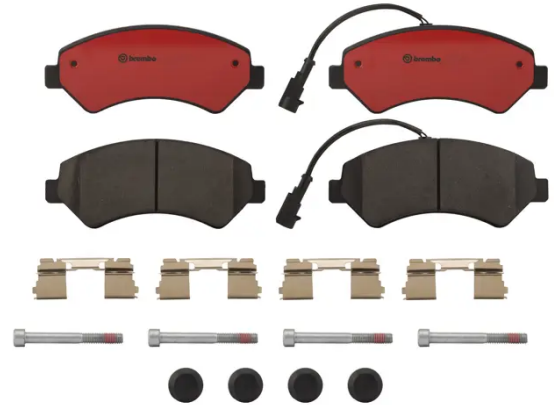

BRAKE PAD PRIME CERAMIC P61118N

The P61118N NAO brake pad is synonymous with reliability

Brembo NAO brake pads stand out for their ultimate braking comfort, reduced friction wear and low dust mission, which makes for cleaner rims and reduced maintenance requirements. The advanced friction material in keeping with the strictest environmental standards is the main distinguishing feature of NAO compounds.

- ✓ OE-equivalent
- ✓ Brembo quality
- ✓ Safety
- ✓ Comfort
- ✓ Durability
- ✓ Dust reduction
- ✓ With accessories

Technical specifications

EAN code 8020584089552	Axle Front	Thickness 19 mm
Width 169 mm	Height 69 mm	Braking system Brembo
Wear indicator Electric	WVA number 24466,24467	Accessories With accessories With anti-squeal shim With brake caliper bolts

	P61118N		407.E672.325.N
		<p>SCREW M8x1.25x28 05.E659.005 - x4</p> <p>DUSTCOVER CAP 07.E820.001 - x4</p> <p>CLIP SPRING 07.E656.106 - x4</p>	
WVA: 24466 QTY: x2		WVA: 24467 QTY: x2	
DATE : 13/12/2023 VERSION : 00			