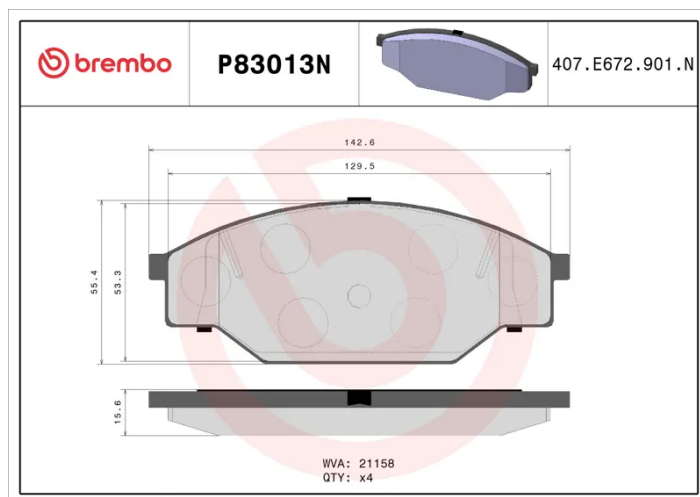

- ✓ OE-equivalent
- ✓ Brembo quality
- ✓ Safety
- ✓ Comfort
- ✓ Durability
- ✓ Dust reduction
- ✓ With accessories

Technical specifications

EAN code 8020584085196	Axle Front	Thickness 16 mm
Width 140 mm	Height 55 mm	Braking system Akebono
Wear indicator Without	WVA number 21158	Accessories With anti-squeal shim