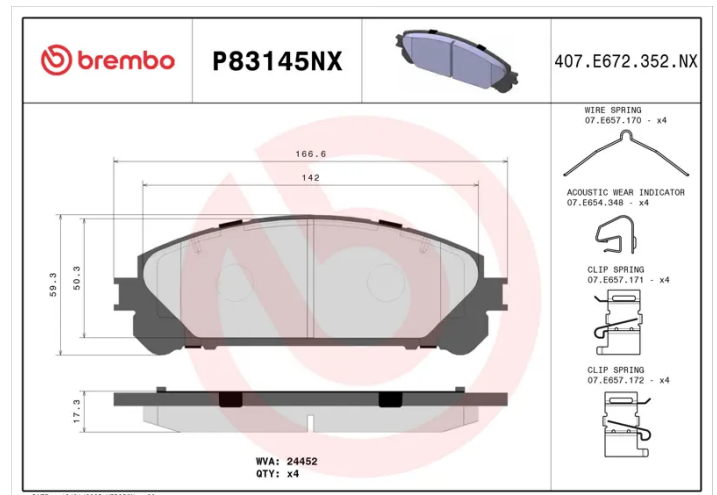

BRAKE PAD XTRA CERAMIC P83145NX

Xtra Ceramic brake pad P83145NX belongs to Brembo Cool Line

Brembo Xtra Ceramic brake pads have a specific compound which, beside being copper free, also contains less metal compared to Xtra pads. This feature make Xtra Ceramic more focused on comfort and cleaner rims, thanks to the ceramic friction material, while guaranteeing the top performance proper of the Xtra line. Xtra Ceramic range is fully ECE R90 homologated.

- ✓ Brembo quality
- ✓ ECE-R90 certificate
- ✓ Safety
- ✓ Performance
- ✓ Dust reduction
- ✓ Comfort

Technical specifications

EAN code 8020584131091	Axle Front	Thickness 18 mm
Width 167 mm	Height 59 mm	Braking system Advics
Wear indicator Without	WVA number 24452	Accessories With anti-squeal shim