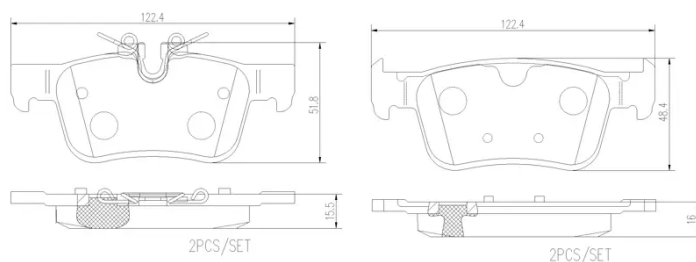

- ✓ OE-equivalent
- ✓ Brembo quality
- ✓ Safety
- ✓ Comfort
- ✓ Durability
- ✓ Dust reduction
- ✓ With accessories

Technical specifications

EAN code 8020584120255	Axle Rear	Thickness 16 mm
Width 123 mm	Height 49 mm	Braking system Teves
Wear indicator Prepared for wear indicator	WVA number 22568,22582	Accessories With anti-squeal shim