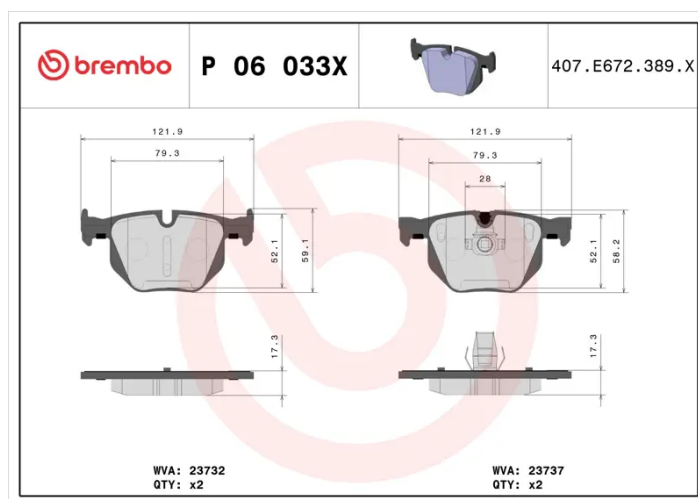

BRAKE PAD XTRA P 06 033X

The P 06 033X Xtra brake pad is synonymous with reliability

Brembo Xtra brake pads, developed to enhance the advantages of the Xtra and Max discs, are made using the special BRM X L01 compound which consists of more than 30 different components. Compared with the compound used for original-equivalent pads, the new solution assures a higher friction coefficient, which translates to more precise and stable braking, at both high and low temperatures. All this makes for greater driving comfort and improved pedal modularity, without compromising the product's mileage output.

- ✓ OE-equivalent
- ✓ Brembo quality
- ✓ ECE-R90 certificate
- ✓ Safety
- ✓ Performance
- ✓ Sports driving

Technical specifications

EAN code 8020584068472	Axle Rear	Thickness 17 mm
Width 122 mm	Height 58 mm	Braking system Teves
Wear indicator Prepared for wear indicator	WVA number 23732,23737	Accessories With anti-squeal shim