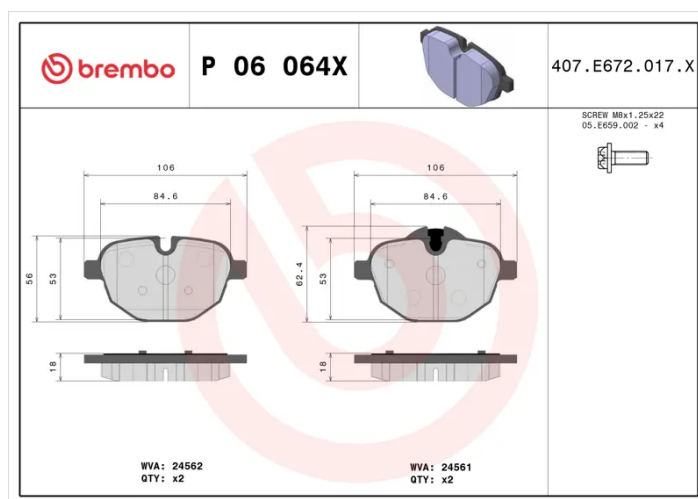

BRAKE PAD XTRA

P 06 064X

The P 06 064X Xtra brake pad is synonymous with reliability

Brembo Xtra brake pads, developed to enhance the advantages of the Xtra and Max discs, are made using the special BRM X L01 compound which consists of more than 30 different components. Compared with the compound used for original-equivalent pads, the new solution assures a higher friction coefficient, which translates to more precise and stable braking, at both high and low temperatures. All this makes for greater driving comfort and improved pedal modularity, without compromising the product's mileage output.

- ✓ Brembo quality
- ✓ ECE-R90 certificate
- ✓ Safety
- ✓ Performance
- ✓ Sports driving
- ✓ With accessories

Technical specifications

EAN code 8020584121429	Axle Rear	Thickness 18 mm
Width 106 mm	Height 56 mm	Braking system TRW
Wear indicator Prepared for wear indicator	WVA number 24561,24562	Accessories With accessories With anti-squeal shim With brake caliper bolts