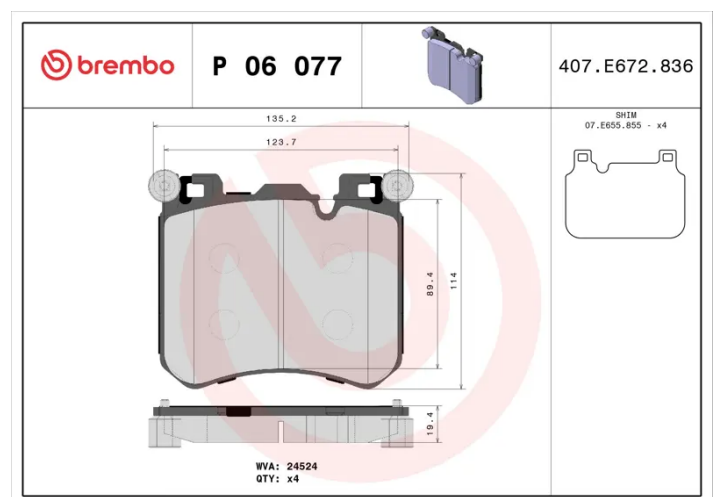

### Technical specifications

EAN code <b>8020584102718</b>	Axle <b>Front</b>	Thickness <b>19 mm</b>
Width <b>135 mm</b>	Height <b>114 mm</b>	Braking system <b>Brembo</b>
Wear indicator <b>Prepared for wear indicator</b>	WVA number <b>24524</b>	Accessories <b>With anti-squeal shim With counterweights</b>