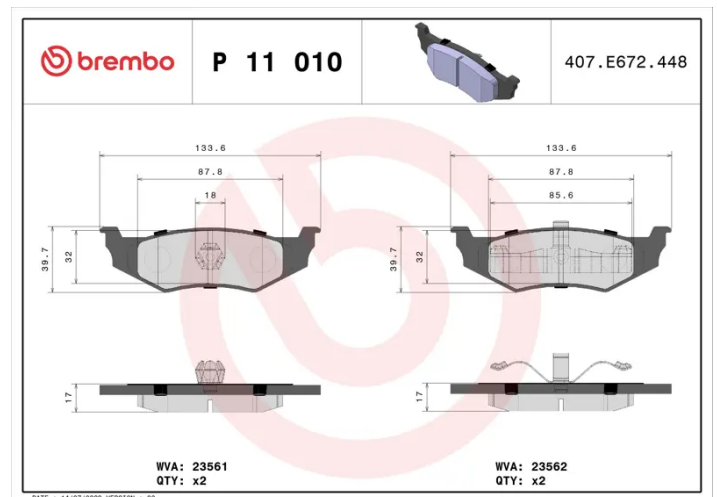

BRAKE PAD

P 11 010

The P 11 010 brake pad is synonymous with reliability

The Brembo brake pad guarantees ultimate safety when braking thanks to the use of more than 100 different compounds, designed according to the type of vehicle and use. Stopping distances reduced to a minimum, maximum driving comfort and silent operation are the most important features of Brembo materials. Brembo brake pads are supplied together with an extensive range of accessories and assembly kits for professional-standard installation.

- ✓ OE-equivalent
- ✓ Brembo quality
- ✓ ECE-R90 certificate
- ✓ Safety
- ✓ Performance
- ✓ Comfort
- ✓ With accessories

Technical specifications

EAN code 8020584050477	Axle Rear	Thickness 17 mm
Width 134 mm	Height 40 mm	Braking system Kelsey Hayes
Wear indicator Without	WVA number 23561,23562	Accessories With accessories With anti-squeal shim With piston clip