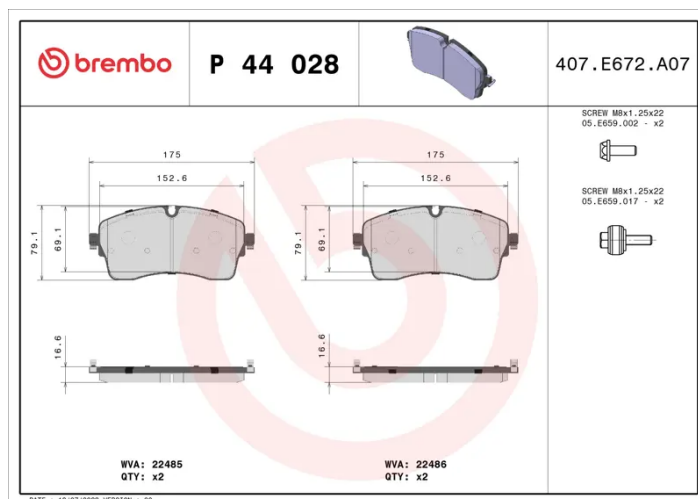

BRAKE PAD

P 44 028

The P 44 028 brake pad is synonymous with reliability

The Brembo brake pad guarantees ultimate safety when braking thanks to the use of more than 100 different compounds, designed according to the type of vehicle and use. Stopping distances reduced to a minimum, maximum driving comfort and silent operation are the most important features of Brembo materials. Brembo brake pads are supplied together with an extensive range of accessories and assembly kits for professional-standard installation.

- ✓ OE-equivalent
- ✓ Brembo quality
- ✓ ECE-R90 certificate
- ✓ Safety
- ✓ Performance
- ✓ Comfort
- ✓ With accessories

Technical specifications

EAN code 8020584116555	Axle Front	Thickness 17 mm
Width 175 mm	Height 79 mm	Braking system ATE
Wear indicator Prepared for wear indicator	WVA number 22485,22486	Accessories With accessories With anti-squeal shim With brake caliper bolts