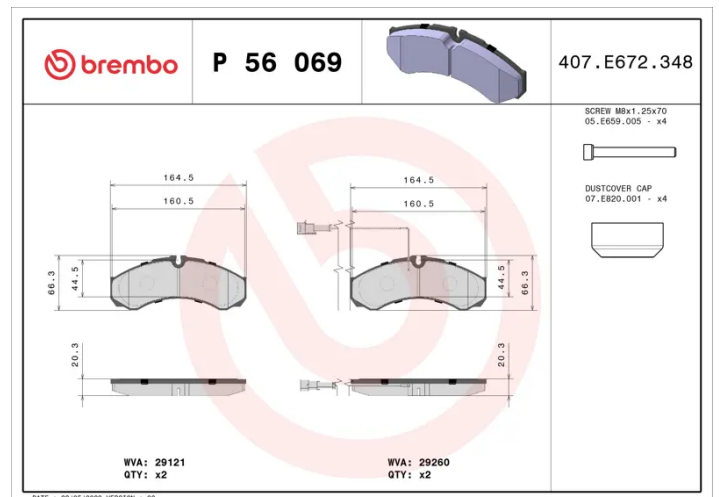

BRAKE PAD

P 56 069

The P 56 069 brake pad is synonymous with reliability

The Brembo brake pad guarantees ultimate safety when braking thanks to the use of more than 100 different compounds, designed according to the type of vehicle and use. Stopping distances reduced to a minimum, maximum driving comfort and silent operation are the most important features of Brembo materials. Brembo brake pads are supplied together with an extensive range of accessories and assembly kits for professional-standard installation.

- ✓ OE-equivalent
- ✓ Brembo quality
- ✓ ECE-R90 certificate
- ✓ Safety
- ✓ Performance
- ✓ Comfort
- ✓ With accessories

Technical specifications

EAN code 8020584090701	Axle Front and rear	Thickness 20 mm
Width 165 mm	Height 66 mm	Braking system Brembo
Wear indicator Electric	WVA number 29121,29260	Accessories With accessories With anti-squeal shim